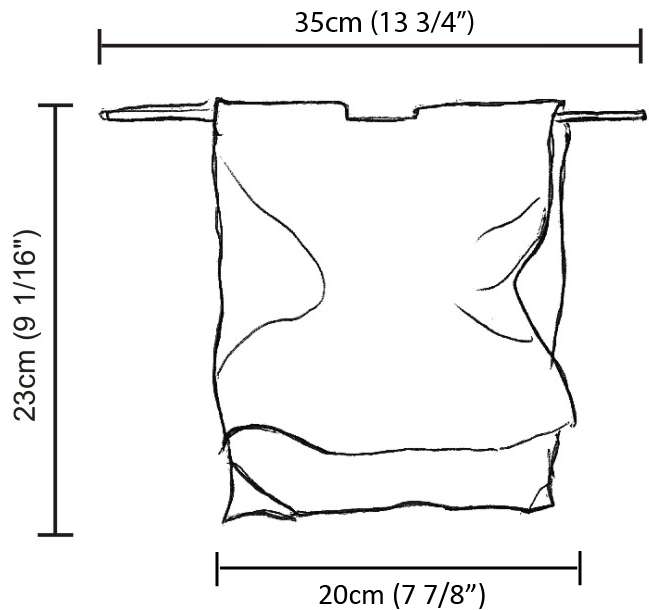

STENDIMI SURFACE

D133019- _____
base number

1. To build a product code in our configurator select the specify button on the base model # product page
2. To build a manual product code on this datasheet choose from the options listed below in blue font and add the suffix to the base model #

GENERAL

Series: Stendimi _____
Brand: Knikerboker _____
Division: Design _____
Mounting Type: Surface _____
Mounting Location: Wall _____

PHYSICAL

Shape: Abstract _____
Length (mm): 200 _____
Length (in): 7 ⁷/₈ _____
Height (mm): 230 _____
Height (in): 9 ¹/₁₆ _____
Extension (mm): 200 _____
Extension (in): 7 ⁷/₈ _____
Light Distribution: Indirect _____
Fixture Finish: BFM / BRL / BRW / CLF / CLM / CLW / GLF / GLM / GLW / MBK / SLF / SLM / SLW / WHI _____
Fixture Material: Metal _____

ELECTRICAL

Lamp Type: LED _____
Total Output Wattage (W): 9.8 _____
Dimming: 0-10V Dimming _____
Driver Included: No _____
Driver Location: Remote _____
Driver Type: Constant Voltage - 120 / 277Vac _____
Driver Class: Class 2 _____
Input Voltage (V): 120 - 277 _____
Output Voltage (V): 24 _____
Upon Request: (Not included - see components) Remote: 0-10Vdc dimming / Non-dimming 277Vac _____

LED

Color Temperature (°K): 3000 _____
Max. Delivered Lumen (lm): 1080 _____
CRI: >80 CRI _____
Lamp Life (hrs): 50000 _____

OPTICAL

RATINGS AND CERTIFICATIONS

Certified By: Certified for North American Standards _____
IP rating: IP20 _____